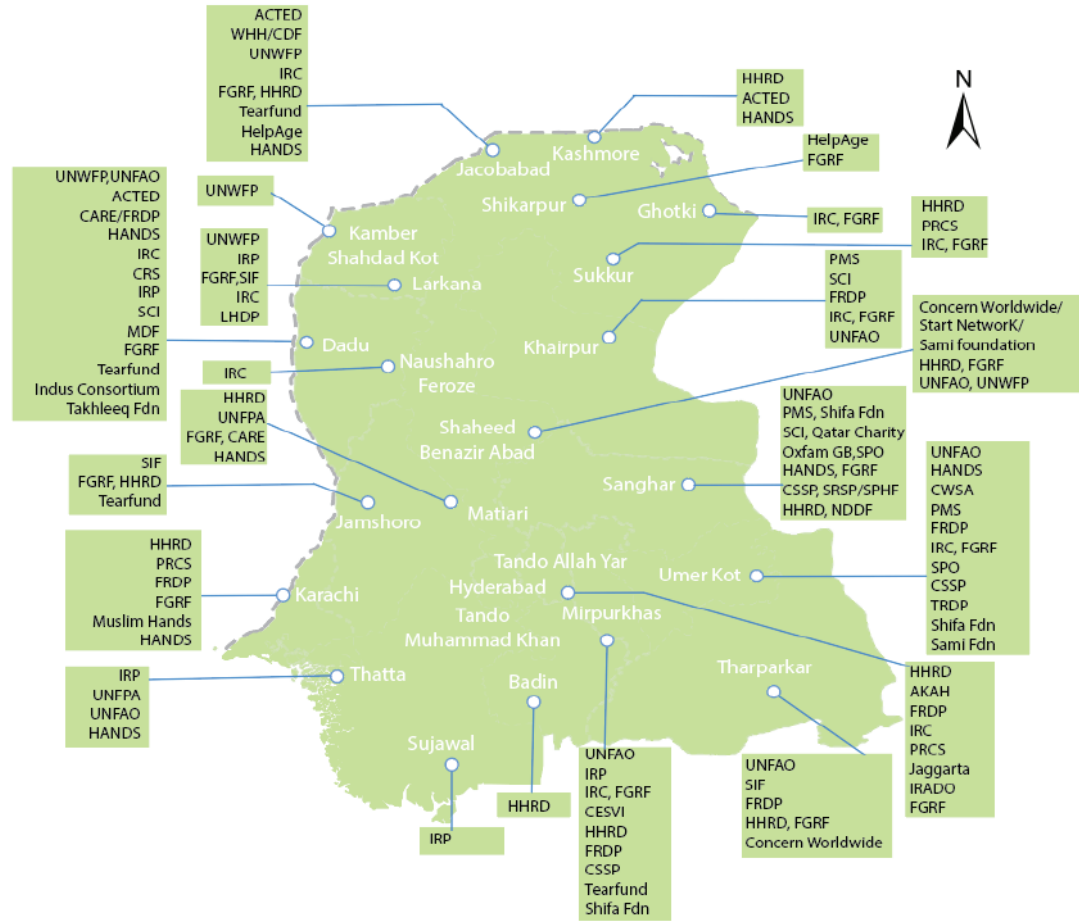

Heat Stabilization Camps established by the Government of Sindh and Humanitarian Partners (Presence of Humanitarian Partners in districts with active engagement in Heatwave Response Plan 2024)

DIVISION	KARACHI	HYDERABAD	SUKKUR	SHAHEED BENAZIR ABAD	LARKANA	MIRPUR KHAS	TOTAL
Camps by Govt.	45	392	228	283	260	206	1,414
Camps by Humanitarian Partners	147	60	39	17	10	21	294
Total	192	452	267	300	270	227	1,708