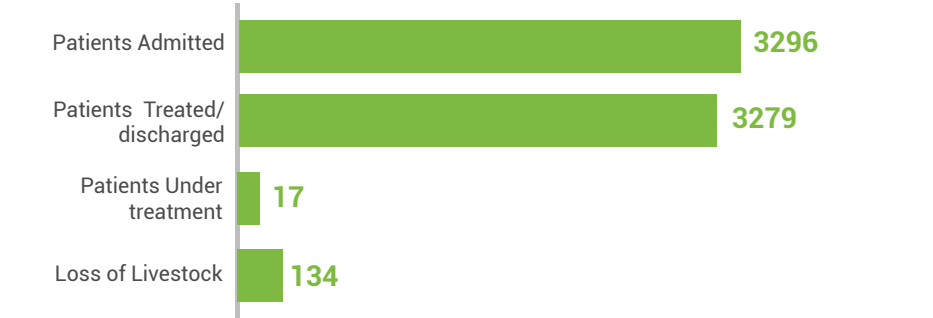

Progress on Heatwave Response

(Period Covered 1500 hrs 21-05-2024 - 1500 hrs 31-05-2024)

- Pakistan Meteorological Department has informed that the persisting severe heat-wave condition is likely to ease out from today to 4th June with daytime maximum temperature ranges 46-48oC in Dadu, Kambar Shahdadt, Larkano, Jacobabad, Shikarpur, Kashmore, Ghotki, Sukkur, Khairpur, Naushahro Feroze, Shaheed Benazir-abad districts, 42-44oC in Sanghar, Hyderabad, Matiari, Tando Allahyar, Tando Muhammad Khan, Mirpurkhas, Umerkot, districts and 38-40oC in Thatta, Badin, Sujawal and Tharparkar districts
- PDMA and DDMA are closely monitoring the situation/ Heatwave Response Plan.
- Provincial Emergency Operation Centre PDMA Sindh is closely coordinating with all DDMA/District EOCs and all Humanitarian Partners.
- Establishment of additional heat stabilization camps is ongoing in various districts.
- 40 Humanitarian Partners continued their support in Heatwave Response Plan by establishing 294 heat stabilization camps in various districts.
- 40 Humanitarian Partners conducted awareness sessions on heatwave impacts, distributed Information, Education & Communication (IECC) material, displayed Banners and awareness raising through print, electronic, social and local media-content approved by PDMA.
- Deputy Commissioners / Chairmen DDMA with dedicated team are regularly visiting heat stabilization camps in their respective districts.
- 40 Humanitarian Partners providing support in safe transportation/ shifting of referred patients from Camps to Heat Stroke Centers / hospitals.

Patients Admitted	Patients Treated/discharged	Patients Under treatment	Loss of Livestock
3296	3279	17	134

Heat Stabilization Camps established by the Government of Sindh and Humanitarian Partners (Presence of Humanitarian Partners in districts with active engagement in Heatwave Response Plan 2024)