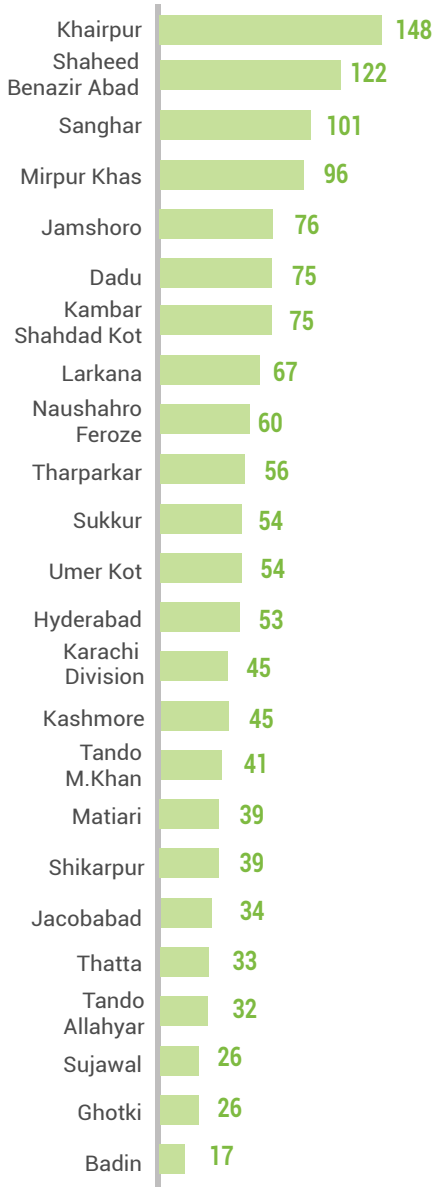

District wise Camps established By Government of Sindh