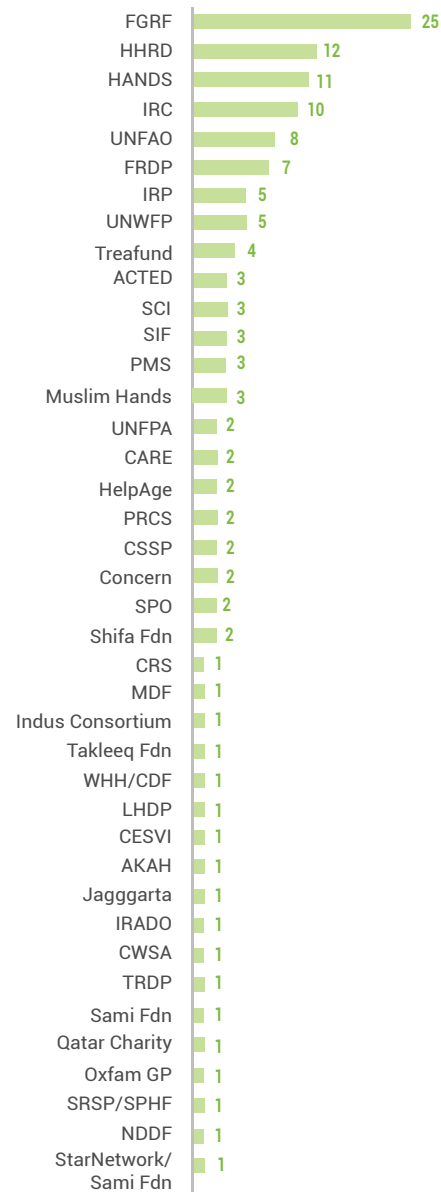

Humanitarian Partners Presence by District

Heat Stroke Report (Period Covered 1500 hrs 21-05-2024 - 1500 hrs 31-05-2024)

3296 Number of Patients Admitted   **3279** Number of Patients Treated/discharged   **17** Number of Patients Under treatment   **0** Casualty   **134** Loss of Livestock

Sr #	Division	District	Number of Patients Admitted				Number of Patients Treated/discharged				Number of Patients Under treatment				Casualty (if any)				Loss of Livestock			
			Male	Female	Children	Total	Male	Female	Children	Total	Male	Female	Children	Total	Male	Female	Children	Total	Goat/ Sheep	Buffalo/ Cow	Camel	Other Animals
1	Karachi	Korangi	0	1	0	1	0	1	0	1	0	0	0	0	0	0	0	0	0	0	0	0
2		Malir	23	41	11	75	23	41	11	75	0	0	0	0	0	0	0	0	0	0	0	0
3		South	62	13	0	75	62	13	0	75	0	0	0	0	0	0	0	0	0	0	0	0
4		West	17	0	1	18	17	0	1	18	0	0	0	0	0	0	0	0	0	0	0	0
5	Hyderabad	Badin	18	14	13	45	14	11	11	36	4	3	2	9	0	0	0	0	0	0	0	0
6		Hyderabad	35	12	0	47	35	12	0	47	0	0	0	0	0	0	0	0	8	3	0	0
7		Jamshoro	102	59	9	170	96	58	8	162	6	1	1	8	0	0	0	0	1	3	0	0
8		Matiari	3	0	0	3	3	0	0	3	0	0	0	0	0	0	0	0	0	0	0	0
9		Sujawal	76	39	11	126	76	39	11	126	0	0	0	0	0	0	0	0	0	0	0	0
10		Tando Allahyar	22	7	4	33	22	7	4	33	0	0	0	0	0	0	0	0	0	0	0	0
11	Sukkur	Ghotki	3	0	0	3	3	0	0	3	0	0	0	0	0	0	0	0	0	0	0	0
12		Khairpur	216	135	47	398	216	135	47	398	0	0	0	0	0	0	0	0	0	0	0	0
13		Sukkur	0	0	0	0	0	0	0	0	0	0	0	0	0	0	0	0	1	2	0	0
14	Shaheed Benazirabad	Sanghar	11	3	5	19	11	3	5	19	0	0	0	0	0	0	0	0	0	0	0	0
15		Shaheed Benazirabad	334	170	38	542	334	170	38	542	0	0	0	0	0	0	0	0	0	0	0	0
16		Naushahro Feroze	30	13	0	43	30	13	0	43	0	0	0	0	0	0	0	0	0	0	0	0
17	Larkana	Jacobabad	123	99	63	285	123	99	63	285	0	0	0	0	0	0	0	0	0	0	0	0
18		Kamber Shahdadkot	143	166	24	333	143	166	24	333	0	0	0	0	0	0	0	0	0	23	10	24
19		Kashmore	33	31	25	89	33	31	25	89	0	0	0	0	0	0	0	0	0	26	0	18
20		Larkana	88	71	23	182	88	71	23	182	0	0	0	0	0	0	0	0	0	0	0	0
21		Shikarpur	52	51	19	122	52	51	19	122	0	0	0	0	0	0	0	0	0	0	0	0
22	Mirpurkhas	Tharparkar	61	49	8	118	61	49	8	118	0	0	0	0	0	0	0	0	11	3	0	1
23		Umerkot	427	96	46	569	427	96	46	569	0	0	0	0	0	0	0	0	0	0	0	0
		Total	1679	1070	347	3296	1689	1068	344	3279	10	4	3	17	0	0	0	0	21	60	10	43